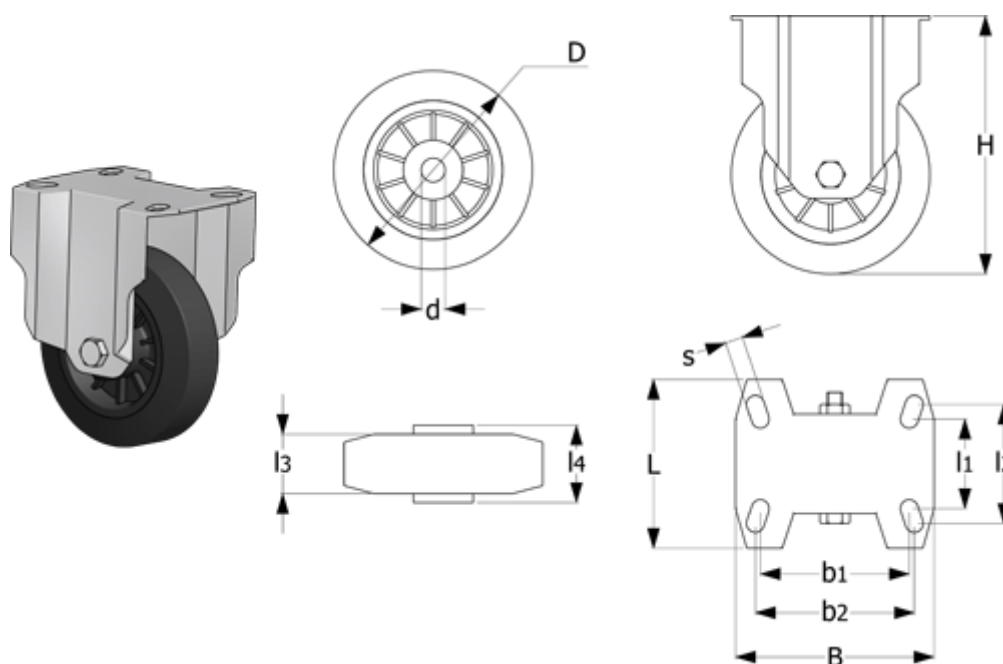

Article number: 2314449671

Description: E+G rubber wheel 449671  
RE.E2-200-PBL Fixed plate

## Measures

B	= 140	H	= 240
b1	= 105	L	= 114
b2	= 105	l1	= 73
Code	= 449671	l2	= 85
D	= 200	l3	= 50
d	= 20	l4	= 59
Dynamic load (N)	= 2250	Rolling resistance (N)	= 1400
g	= 2500	s	= 11

Type = RE.E2-200-PBL